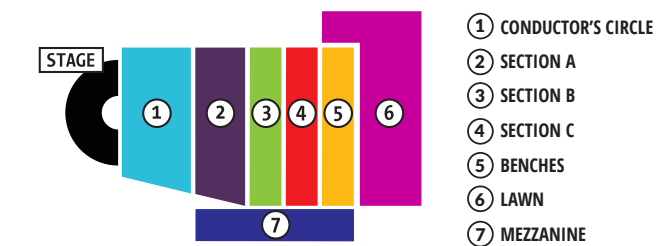

Often compared to Segovia, guitarist Adam Del Monte is equally versed in classical, flamenco and tango, making his interpretation of Rodrigo's Concierto de Aranjuez unique and compelling.

THE MUSIC CENTER'S
WALT DISNEY CONCERT HALL

Great Music, Dazzling Hall

Sunday afternoons sparkle as Maestro Vener and the California Philharmonic bring unparalleled concerts to record-breaking audiences at Walt Disney Concert Hall.

Thrilling concerts at one of the world's greatest music venues.

SATURDAY EVENINGS IN PARADISE AT SANTA ANITA RACE TRACK

SEATING LOCATION	1 CONCERTS	3 CONCERTS	5 CONCERTS	NO OF TICKETS	DOLLAR AMOUNT
Individual Seats					
Conductor's Circle	$88	$264	$418		
Mezzanine	$75	$225	$357		
Section A	$75	$225	$357		
Section B	$55	$165	$262		
Section C	$45	$135	$214		
Benches*	$25	$75	$119		
Lawn*	$20	$60	$95		
Table for 6					
Section A	$450	$1283	$2138		
Section B	$330	$941	$1568		
Section C	$270	$770	$1283		
Table for 10					
Conductor's Circle	$880	$2508	$3960		
Mezzanine	$750	$2138	$3375		
Section A	$750	$2138	$3375		
Section B	$550	$1568	$2475		
Section C	$450	$1283	$2025		
Shipping and Handling					$15
Total					

Ticket sales cover only 50% of the orchestra's expenses. 100% of donations given with your order will go to the California Philharmonic Society to help continue the California Philharmonic's quest for musical excellence.

$50 ☐ $100 ☐ $250 ☐ $500 ☐ $1,000 ☐ Other ☐

SANTA ANITA RACE TRACK - EVERY SEAT IN THE HOUSE IS A WINNER!

CHECK THE CONCERT DATES YOU'LL ATTEND

1. ☐ June 28 John Williams & Friends
2. ☐ July 12 Cowboys & Copland
3. ☐ July 26 Magic, Fantasy & Adventure
4. ☐ August 9 Movie Masterpieces
5. ☐ August 23 Broadway & Bolero

HELP US HELP YOU HAVE A GREAT EXPERIENCE

1. I Prefer... (Check Only One)
2. ☐ Front and to the side
3. ☐ Center, but back a little
4. ☐ Best available
5. ☐ Same season seats
6. I Also Prefer... (Check Only One)
7. ☐ Same table all season
8. ☐ Best available each concert

Name _____

Address _____ City _____ State _____ Zip _____

Telephone _____ Email (To Receive News & Event Updates) _____

☐ VISA ☐ MC ☐ AMEX ☐ DISC

CARD NUMBER _____

SECURITY CODE _____ EXP DATE _____

Signature _____

ORDER BY MAIL
Victor Vener and his California Philharmonic
2700 E. Foothill Blvd., Ste 210
Pasadena, CA 91007
Cal Phil Box Office Hours
Mon-Fri 10am-6pm

ORDER BY PHONE
626.304.0333
MAKE CHECKS PAYABLE TO
California Philharmonia Society

Discover what people like you are saying about Victor Vener and his California Philharmonic

@caphilharmonic

@caphilharmonic

@caphilharmonic

We are grateful to our generous sponsors and community partners

NORDSTROM

ARCADIA WEEKLY

PASADENA Weekly