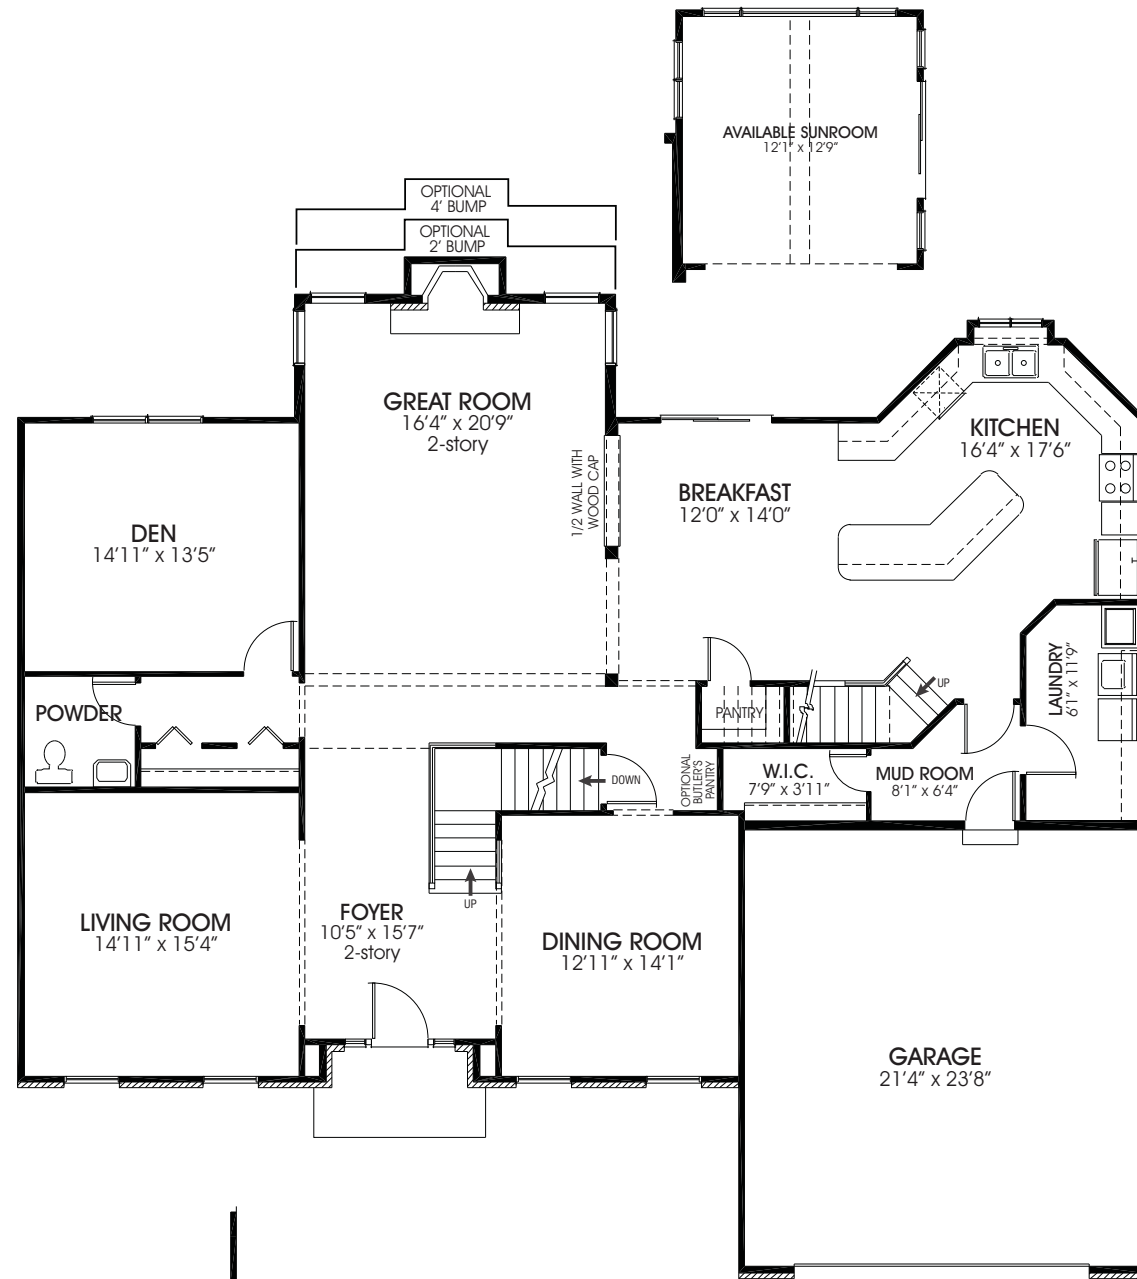

Copyright © 2012 Parkview Homes, All Rights Reserved.

Elevation "D"

The Benson

actual 3,793 sq.ft.
under roof 4,355 sq.ft.

The Reserve Series

at

PARKVIEW HOMES

"A Family Tradition For More Than 75 Years"

BENSON | FIRST FLOOR

"A" Elevation

BENSON | SECOND FLOOR

"A" Elevation

PARKVIEW HOMES

"A Family Tradition For More Than 75 Years"