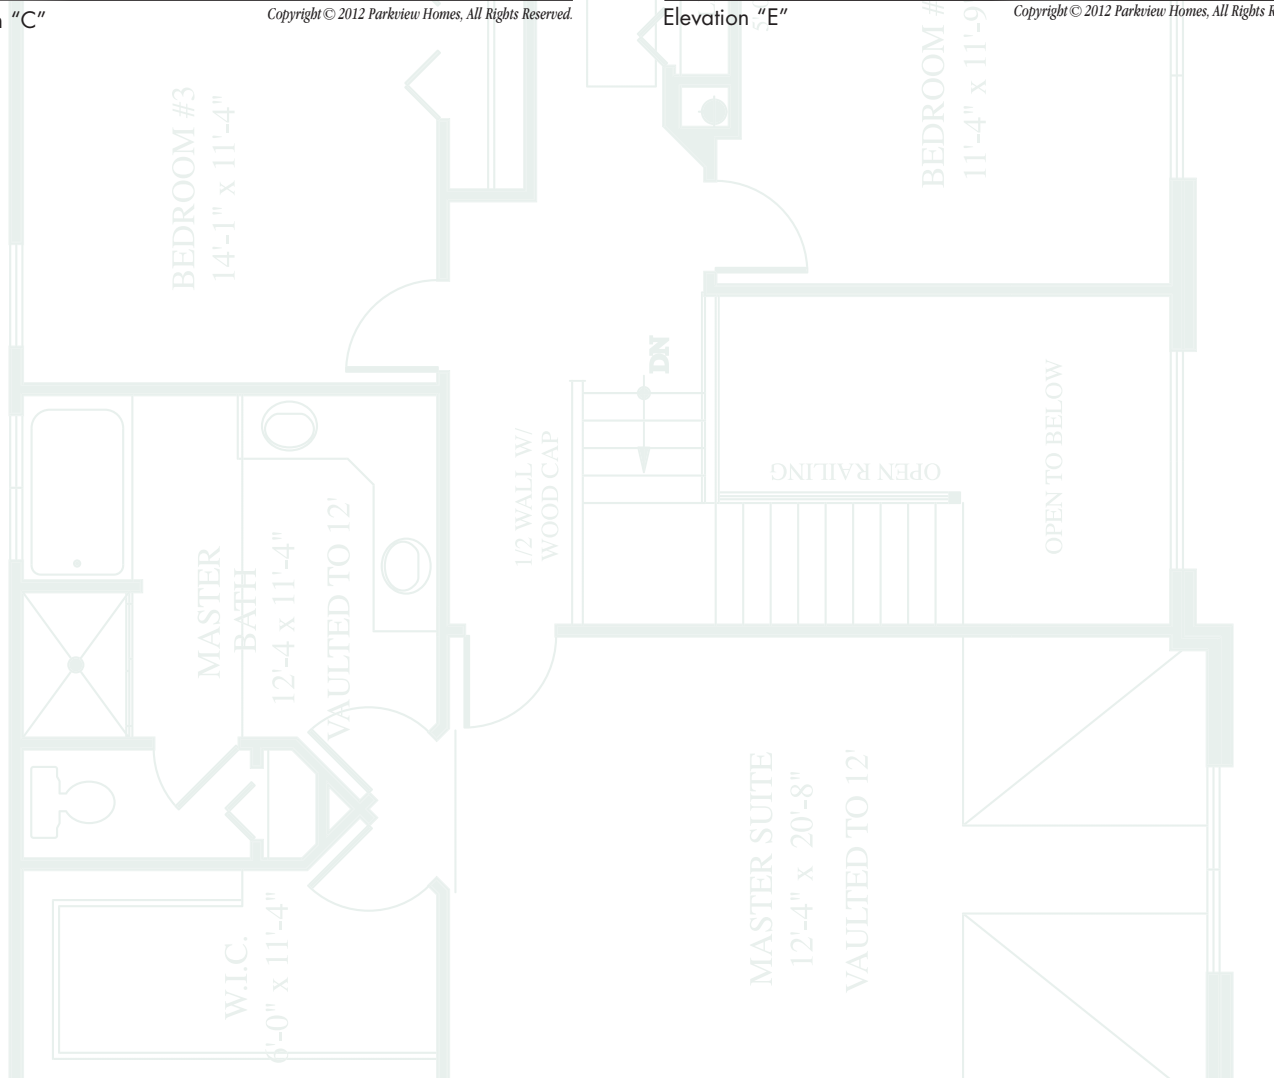

Copyright © 2012 Parkview Homes, All Rights Reserved.

Elevation "D"

The Benson

actual 3,793 sq.ft.
under roof 4,355 sq.ft.

The Reserve Series

at

PARKVIEW HOMES

"A Family Tradition For More Than 75 Years"