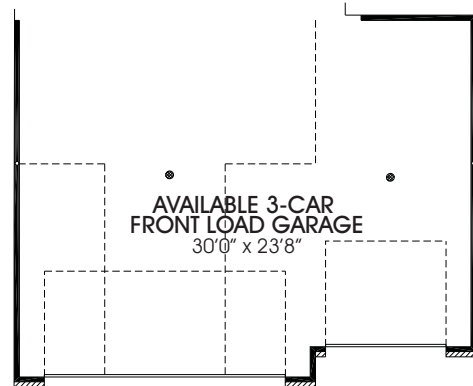

BENSON | FIRST FLOOR

"A" Elevation