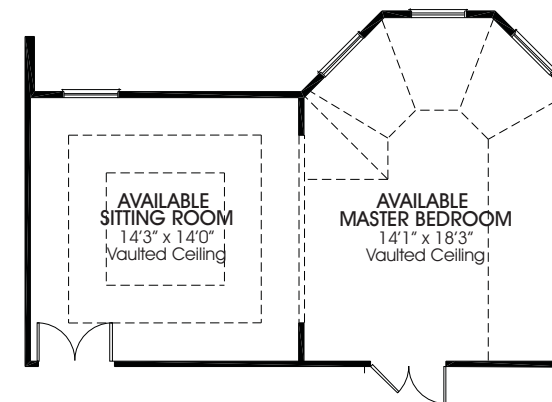

Copyright © 2012 Parkview Homes, All Rights Reserved.

Elevation "D"

The Benson

actual 3,793 sq.ft.
under roof 4,355 sq.ft.

The Reserve Series

at

PARKVIEW HOMES

"A Family Tradition For More Than 75 Years"

BENSON | FIRST FLOOR

"A" Elevation

BENSON | SECOND FLOOR

"A" Elevation

PARKVIEW HOMES

"A Family Tradition For More Than 75 Years"