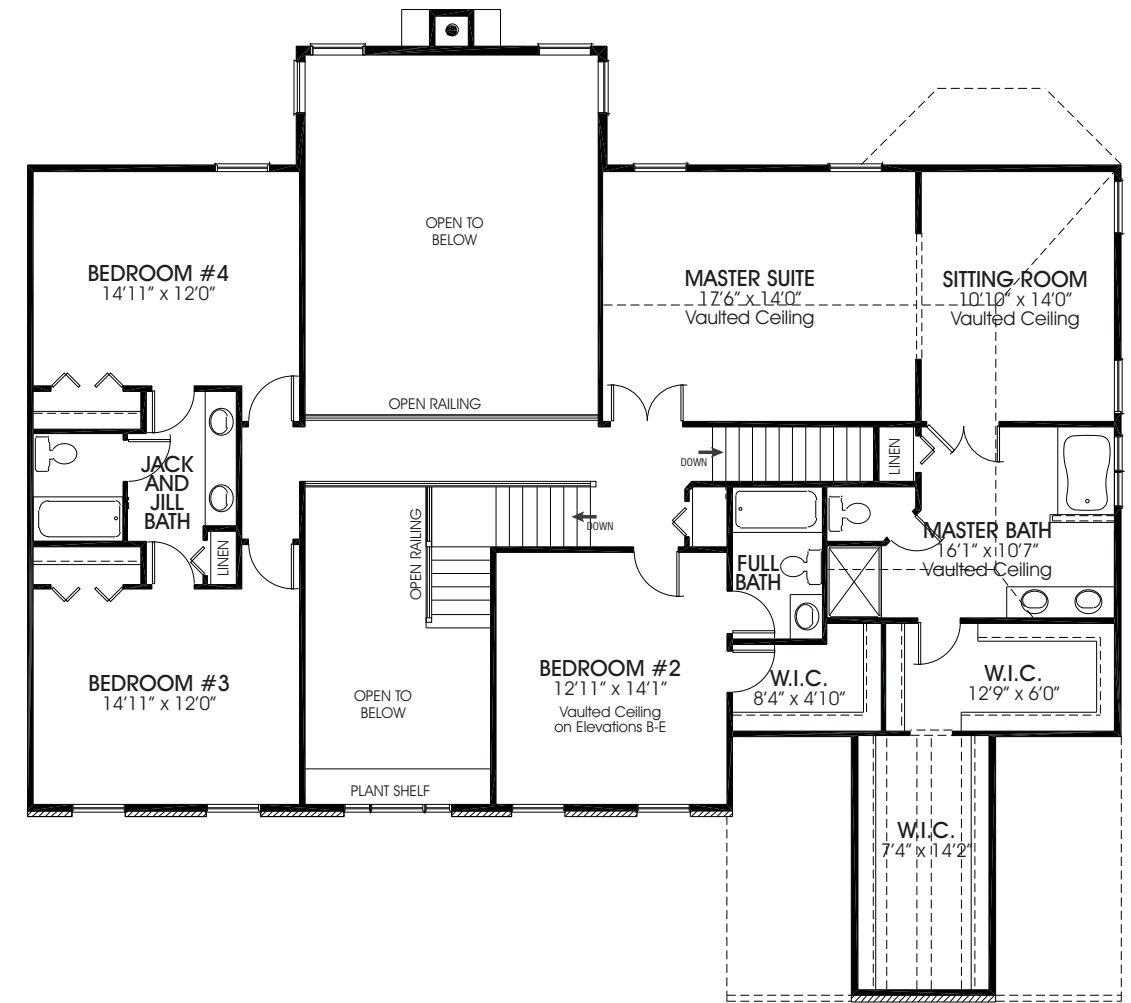

Copyright © 2012 Parkview Homes, All Rights Reserved.

Elevation "D"

The Benson

actual 3,793 sq.ft.
under roof 4,355 sq.ft.

The Reserve Series

at

PARKVIEW HOMES

"A Family Tradition For More Than 75 Years"

BENSON | FIRST FLOOR

"A" Elevation

BENSON | SECOND FLOOR

"A" Elevation

PARKVIEW HOMES

"A Family Tradition For More Than 75 Years"