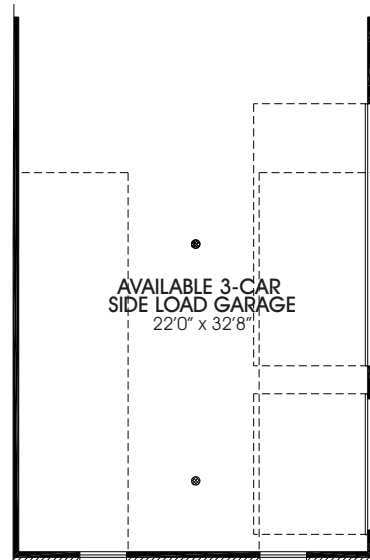

BENSON | FIRST FLOOR

"A" Elevation