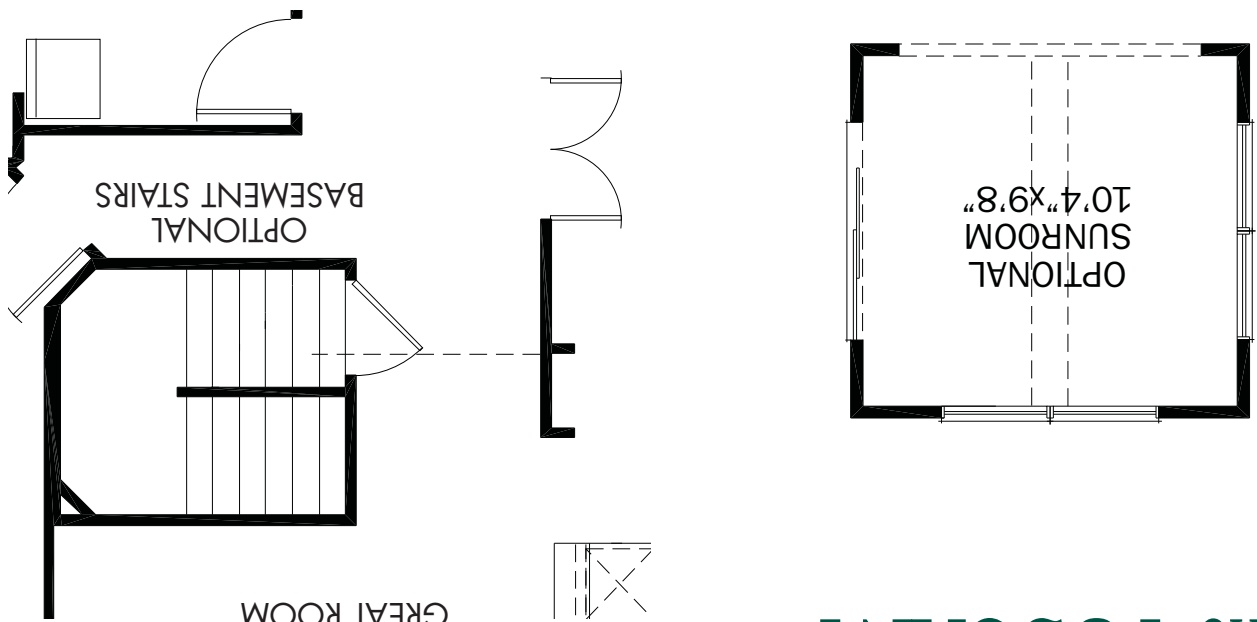

The Tuscany
1,688 sq.ft.

BEDROOM #3
14'-1" x 11'-4"

The Emerald Series

Elevation "O" *Elevations will vary by community. Copyright ©2012 Parkview Homes, All Rights Reserved.

PARKVIEW HOMES
“A Family Tradition For More Than 75 Years”

THE ARBORS
of Bridgewater Crossing

BASE PRICE	_____
SQ. FT.	1,688

Floor Plans and Square Footage Vary by Elevation

8' PLATE HEIGHT

FIRST FLOOR PLAN
TUSCANY ELEVATION "O"
PARKVIEW HOMES

The Emerald Series