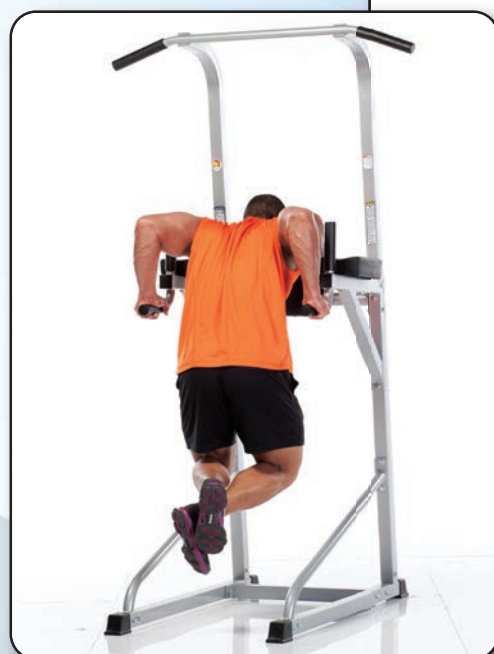

## GLADIATOR SERIES

Home Strength Product by

EAB-35 Adjustable Abdominal Bench

EHB-24 Hyperextension Bench

EFB-10 Standard Flat Bench

## Discover Your Inner Gladiator!

The Gladiator Series by TuffStuff Fitness makes home fitness easier and more affordable than ever before.

Drawing on over four decades of manufacturing experience, TuffStuff Fitness has designed the Gladiator Series for the dedicated home gym user looking for quality strength products at affordable prices. Tried & true designs and TuffStuff's 41 year dedication to customer service makes the Gladiator line of home strength. Tough, effective and durable, the Gladiator Series proves that quality can be affordable.

ECD-44 Chin/Dip/VKR/Push-Up Combo

EID-42 Multi-Purpose Bench

EWC-25 Wide Combo Bench

EWC-25 Wide Combo Bench w/Leg Developer

**STRONG** – Combines 2" x 2" 12-gauge tubular steel frames, reinforced corner brackets, heavyweight reinforcement plates and 2" thick high density foam padding, to deliver strength equipment that is solid and comfortable.

**SMART** – A focus on the basics, such as streamlined designs and compact frame components, makes the Gladiator Series easy to use and easy to fit into any lifestyle. You won't find any flashy aluminum accents or expensive brand labeling on the machine, just solid straight forward design elements. This no-frills approach to equipment design means higher value, and that's smart!